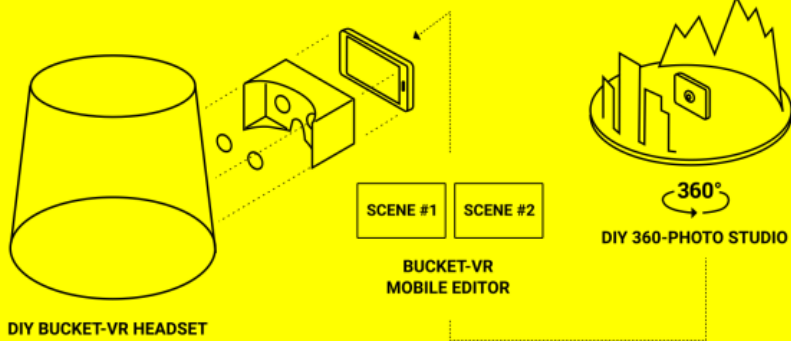

Lisa Roberts, Daniel Blackburn and Tuomo Tammenpää

pagan.fi

BUCKET-VR

DISCOVERING UNSEEN CREATIVE DISRUPTIONS IN VR IS NOT ABOUT TECHNOLOGY.

Listening to the nearest Chrysalis at
Esplanadi, about 37m away