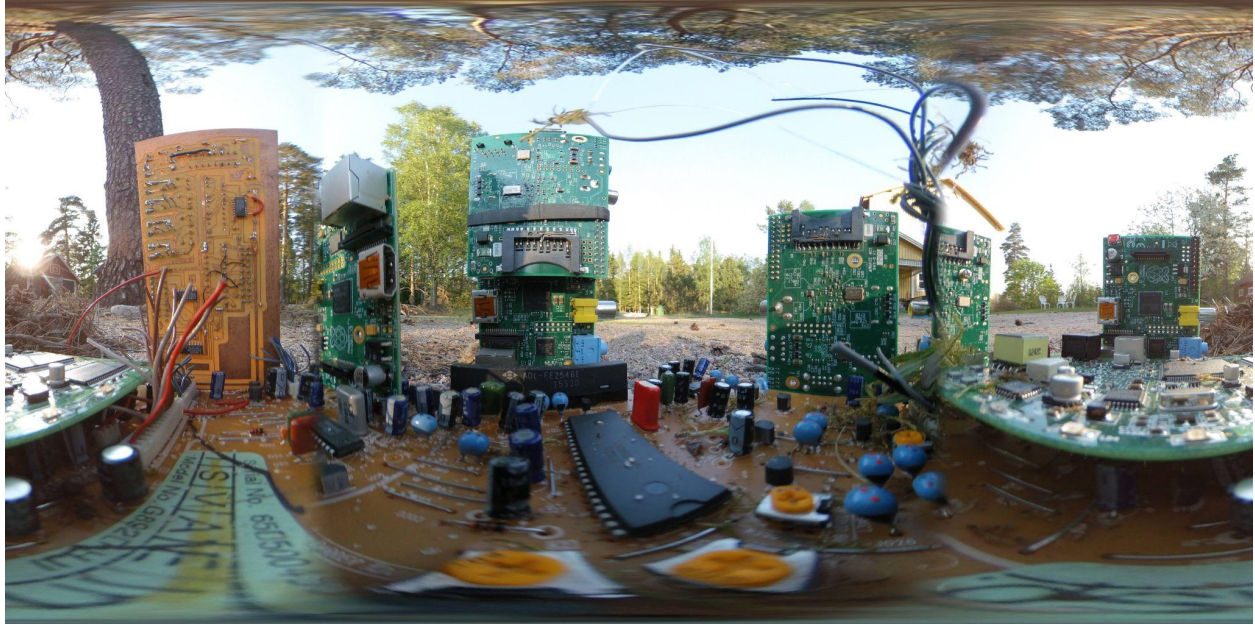

LISA ROBERTS

PORTFOLIO 3 PAGAN

Pagan is a cross-disciplinary collective of creatives with a background in technology, film, interaction design and game design. We explore interactive media to make unique participatory installations in public space.

Lisa Roberts, Daniel Blackburn and Tuomo Tammenpää

pagan.fi

BUCKET-VR

DISCOVERING UNSEEN CREATIVE DISRUPTIONS IN VR IS NOT ABOUT TECHNOLOGY.

Listening to the nearest Chrysalis at
Esplanadi, about 37m away