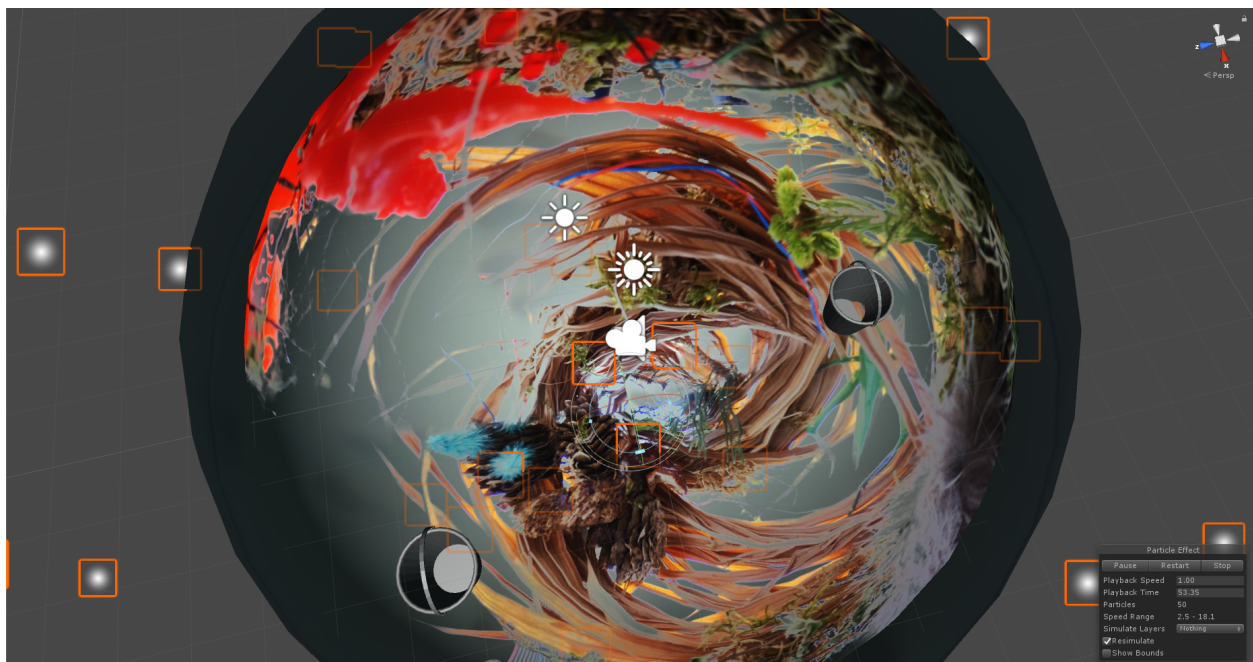

LISA ROBERTS

PORTFOLIO 3 PAGAN

Pagan is a cross-disciplinary collective of creatives with a background in technology, film, interaction design and game design. We explore interactive media to make unique participatory installations in public space.

Lisa Roberts, Daniel Blackburn and Tuomo Tammenpää

pagan.fi

BUCKET-VR

DISCOVERING UNSEEN CREATIVE DISRUPTIONS IN VR IS NOT ABOUT TECHNOLOGY.

Listening to the nearest Chrysalis at
Esplanadi, about 37m away